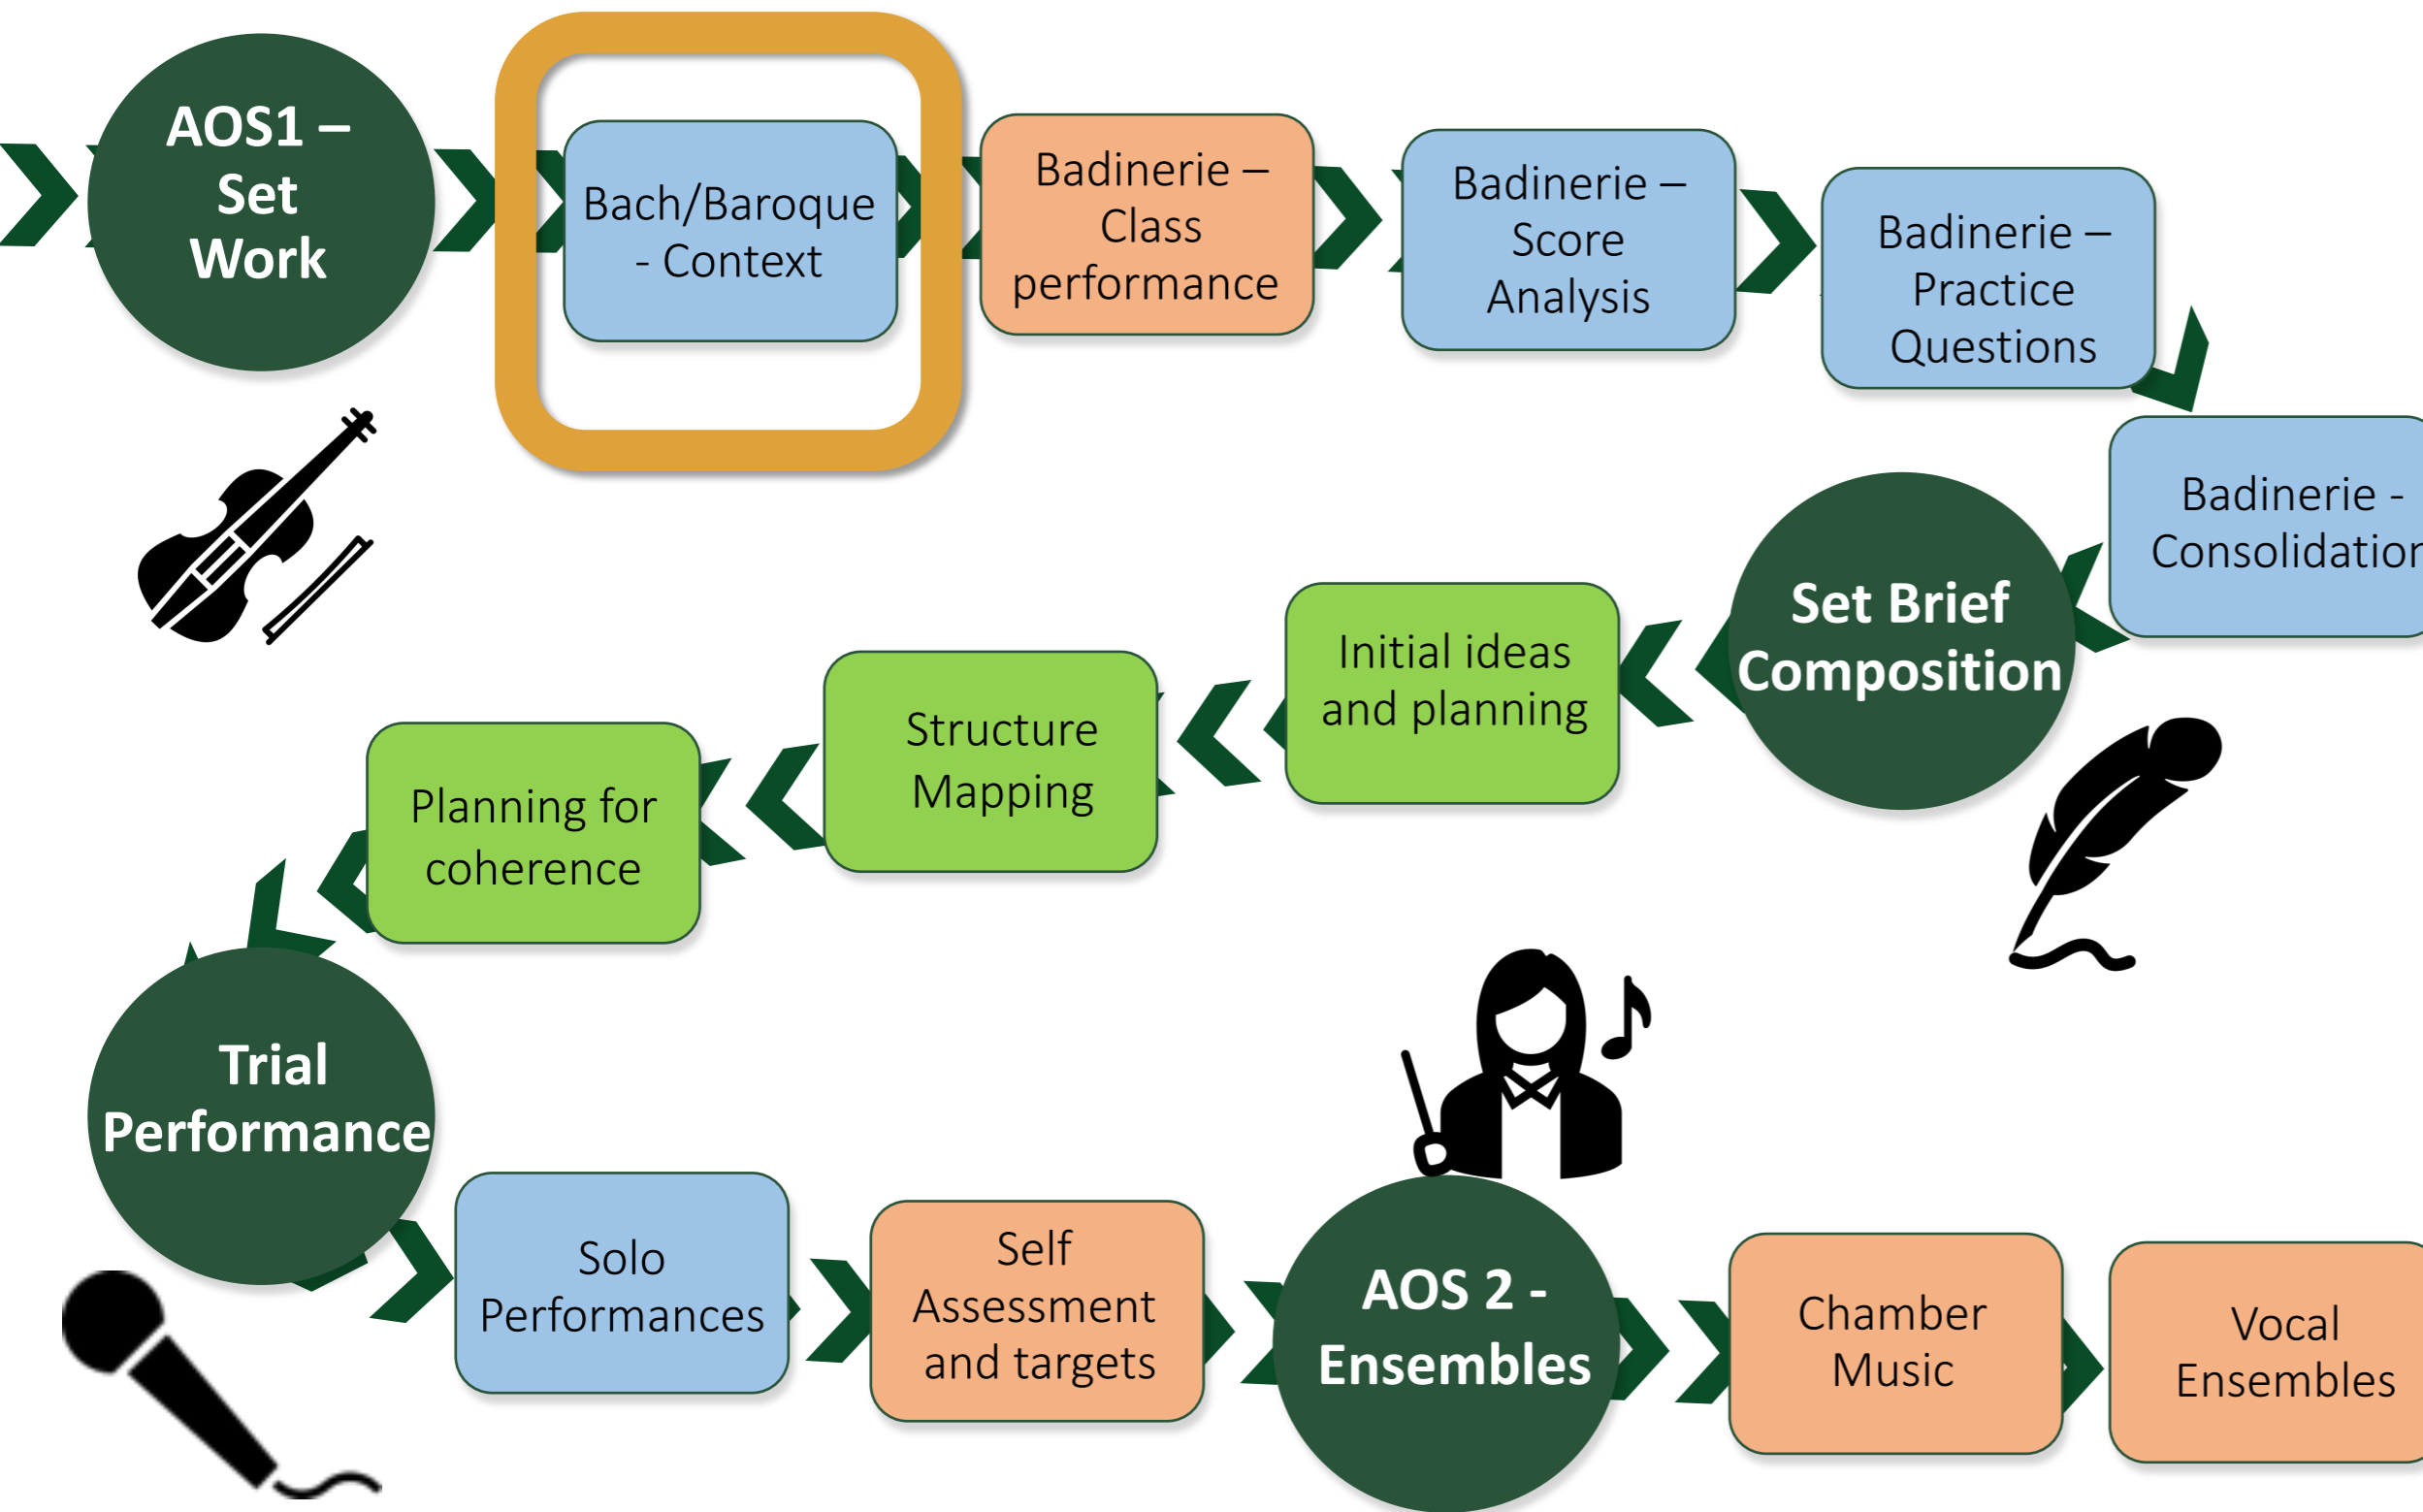

LEARNING JOURNEY Music

AOS Set Work 1 & AOS2 Ensembles

This term will prepare you to answer exam questions on the AOS1 Set Work – Badinerie, as well as further analysis and preparation for AOS2 Ensembles. You will perform as a class, perform on your solo instrument/voice, and plan your GCSE recordings. You will also start work on the second of your two compulsory compositions – this time to a brief set by Eduqas.

TUDOR HABITS

You will show courage by performing in front of your peers and build resilience by thorough and diligent work on your compositions.

VOCABULARY

Bach, Baroque, Binary, Brief, Coherence, Structure,