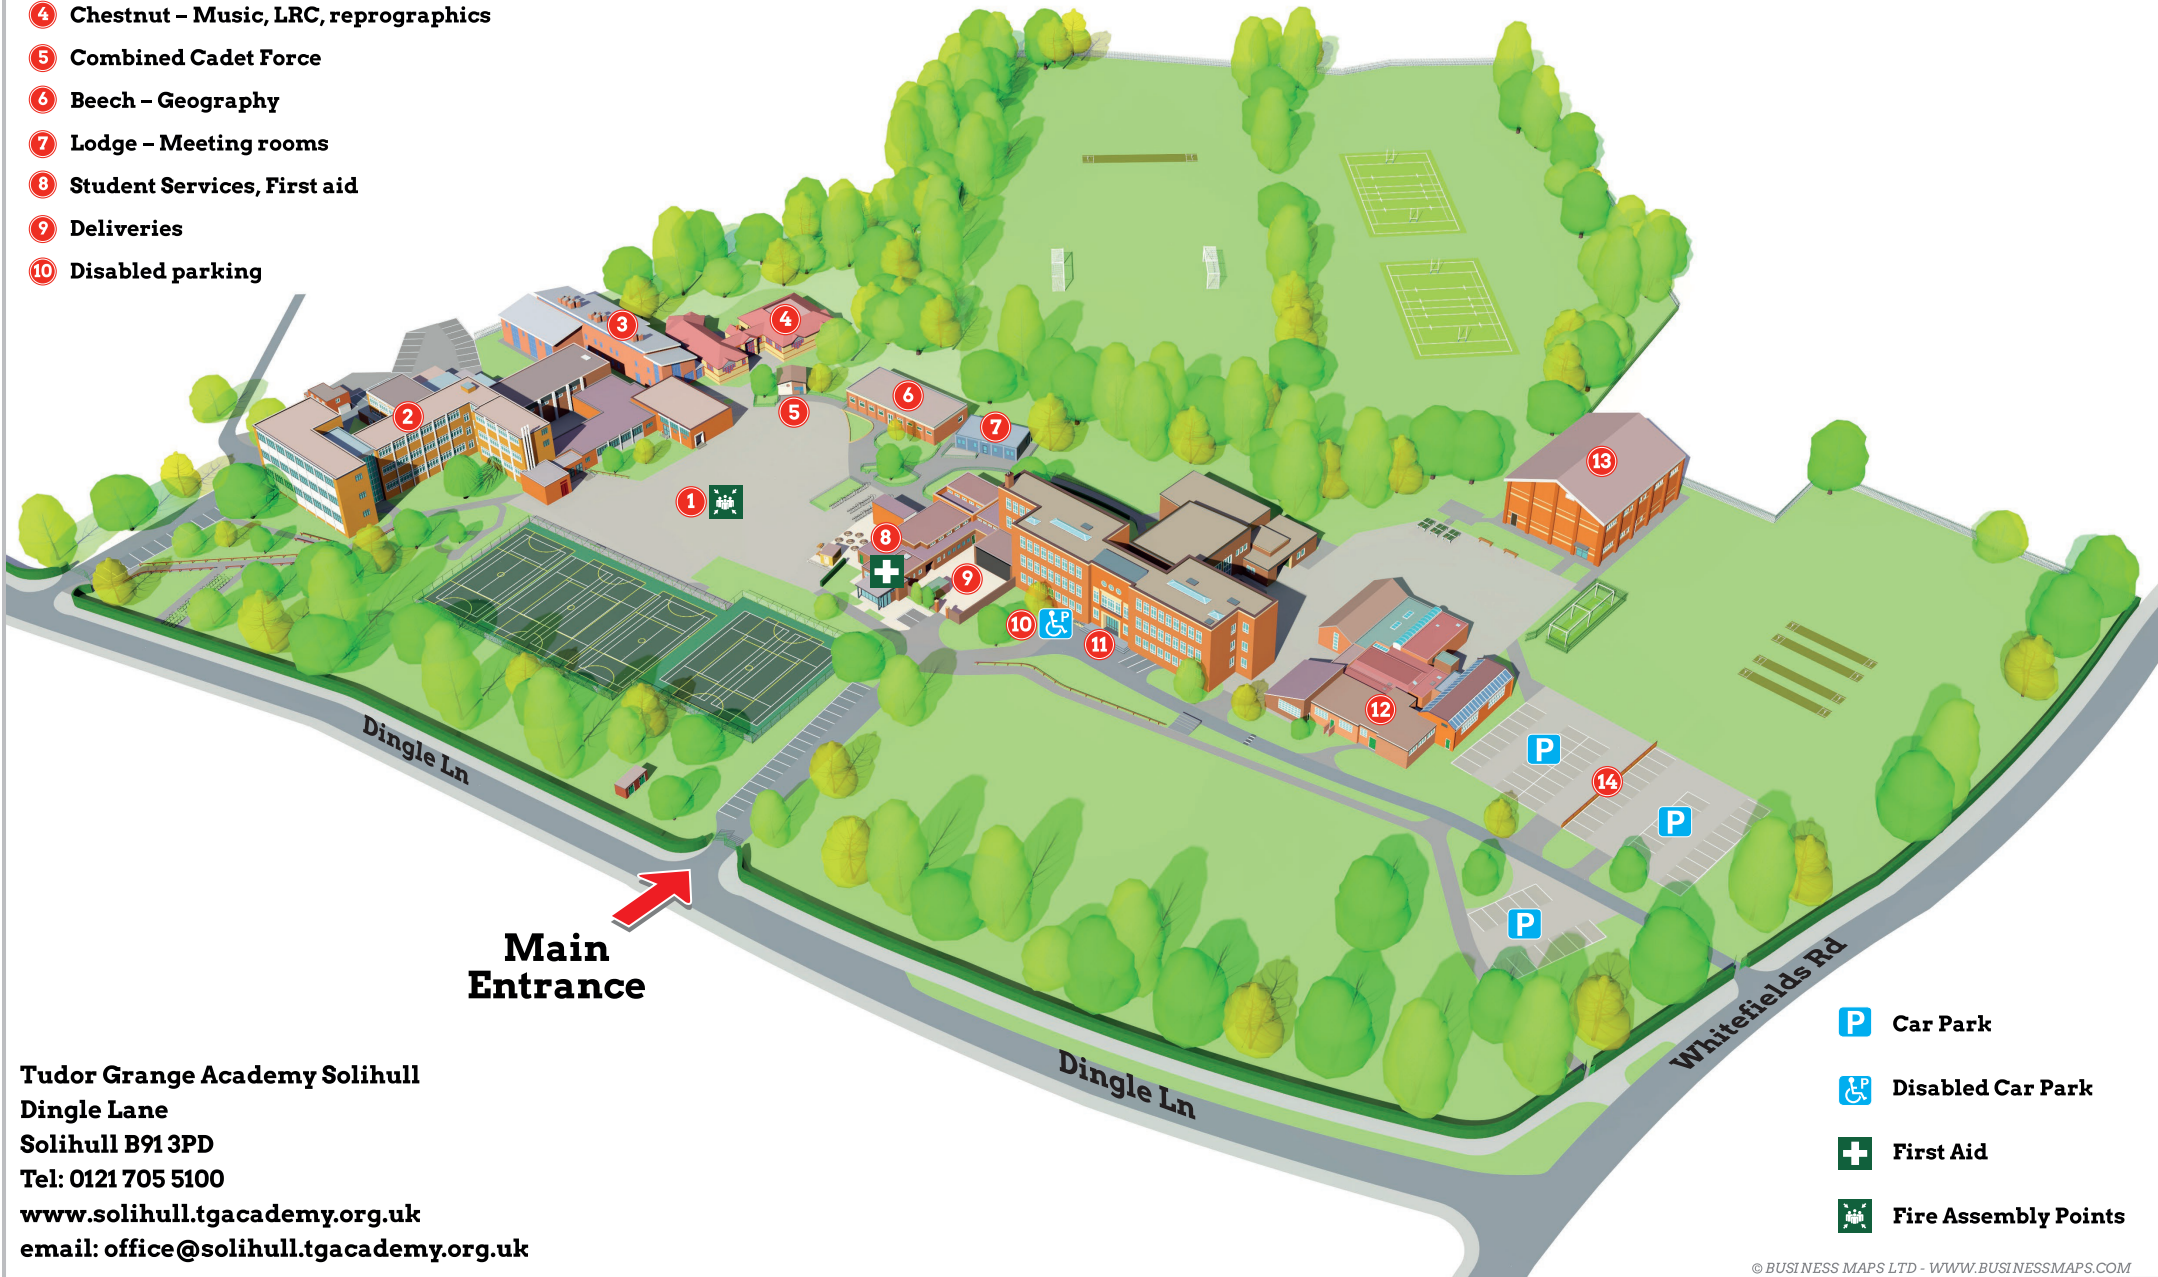

KEY:

- ① Fire Assembly Point
- ② Willow – Science, RE, Psychology, 6th form café & study area, restaurant
- ③ Maple – English, Media Studies
- ④ Chestnut – Music, LRC, reprographics
- ⑤ Combined Cadet Force
- ⑥ Beech – Geography
- ⑦ Lodge – Meeting rooms
- ⑧ Student Services, First aid
- ⑨ Deliveries
- ⑩ Disabled parking
- ⑪ Oak – Main Reception, History, Maths, MFL, Terrace Café, gym
- ⑫ Poplar – D & T, Art, Business Studies, Drama
- ⑬ Sycamore - Sports Hall
- ⑭ Parking

Tudor Grange Academy Solihull

**Main
Entrance**

Tudor Grange Academy Solihull
Dingle Lane
Solihull B91 3PD
Tel: 0121 705 5100
www.solihull.tgacademy.org.uk
email: office@solihull.tgacademy.org.uk

-  Car Park
-  Disabled Car Park
-  First Aid
-  Fire Assembly Points